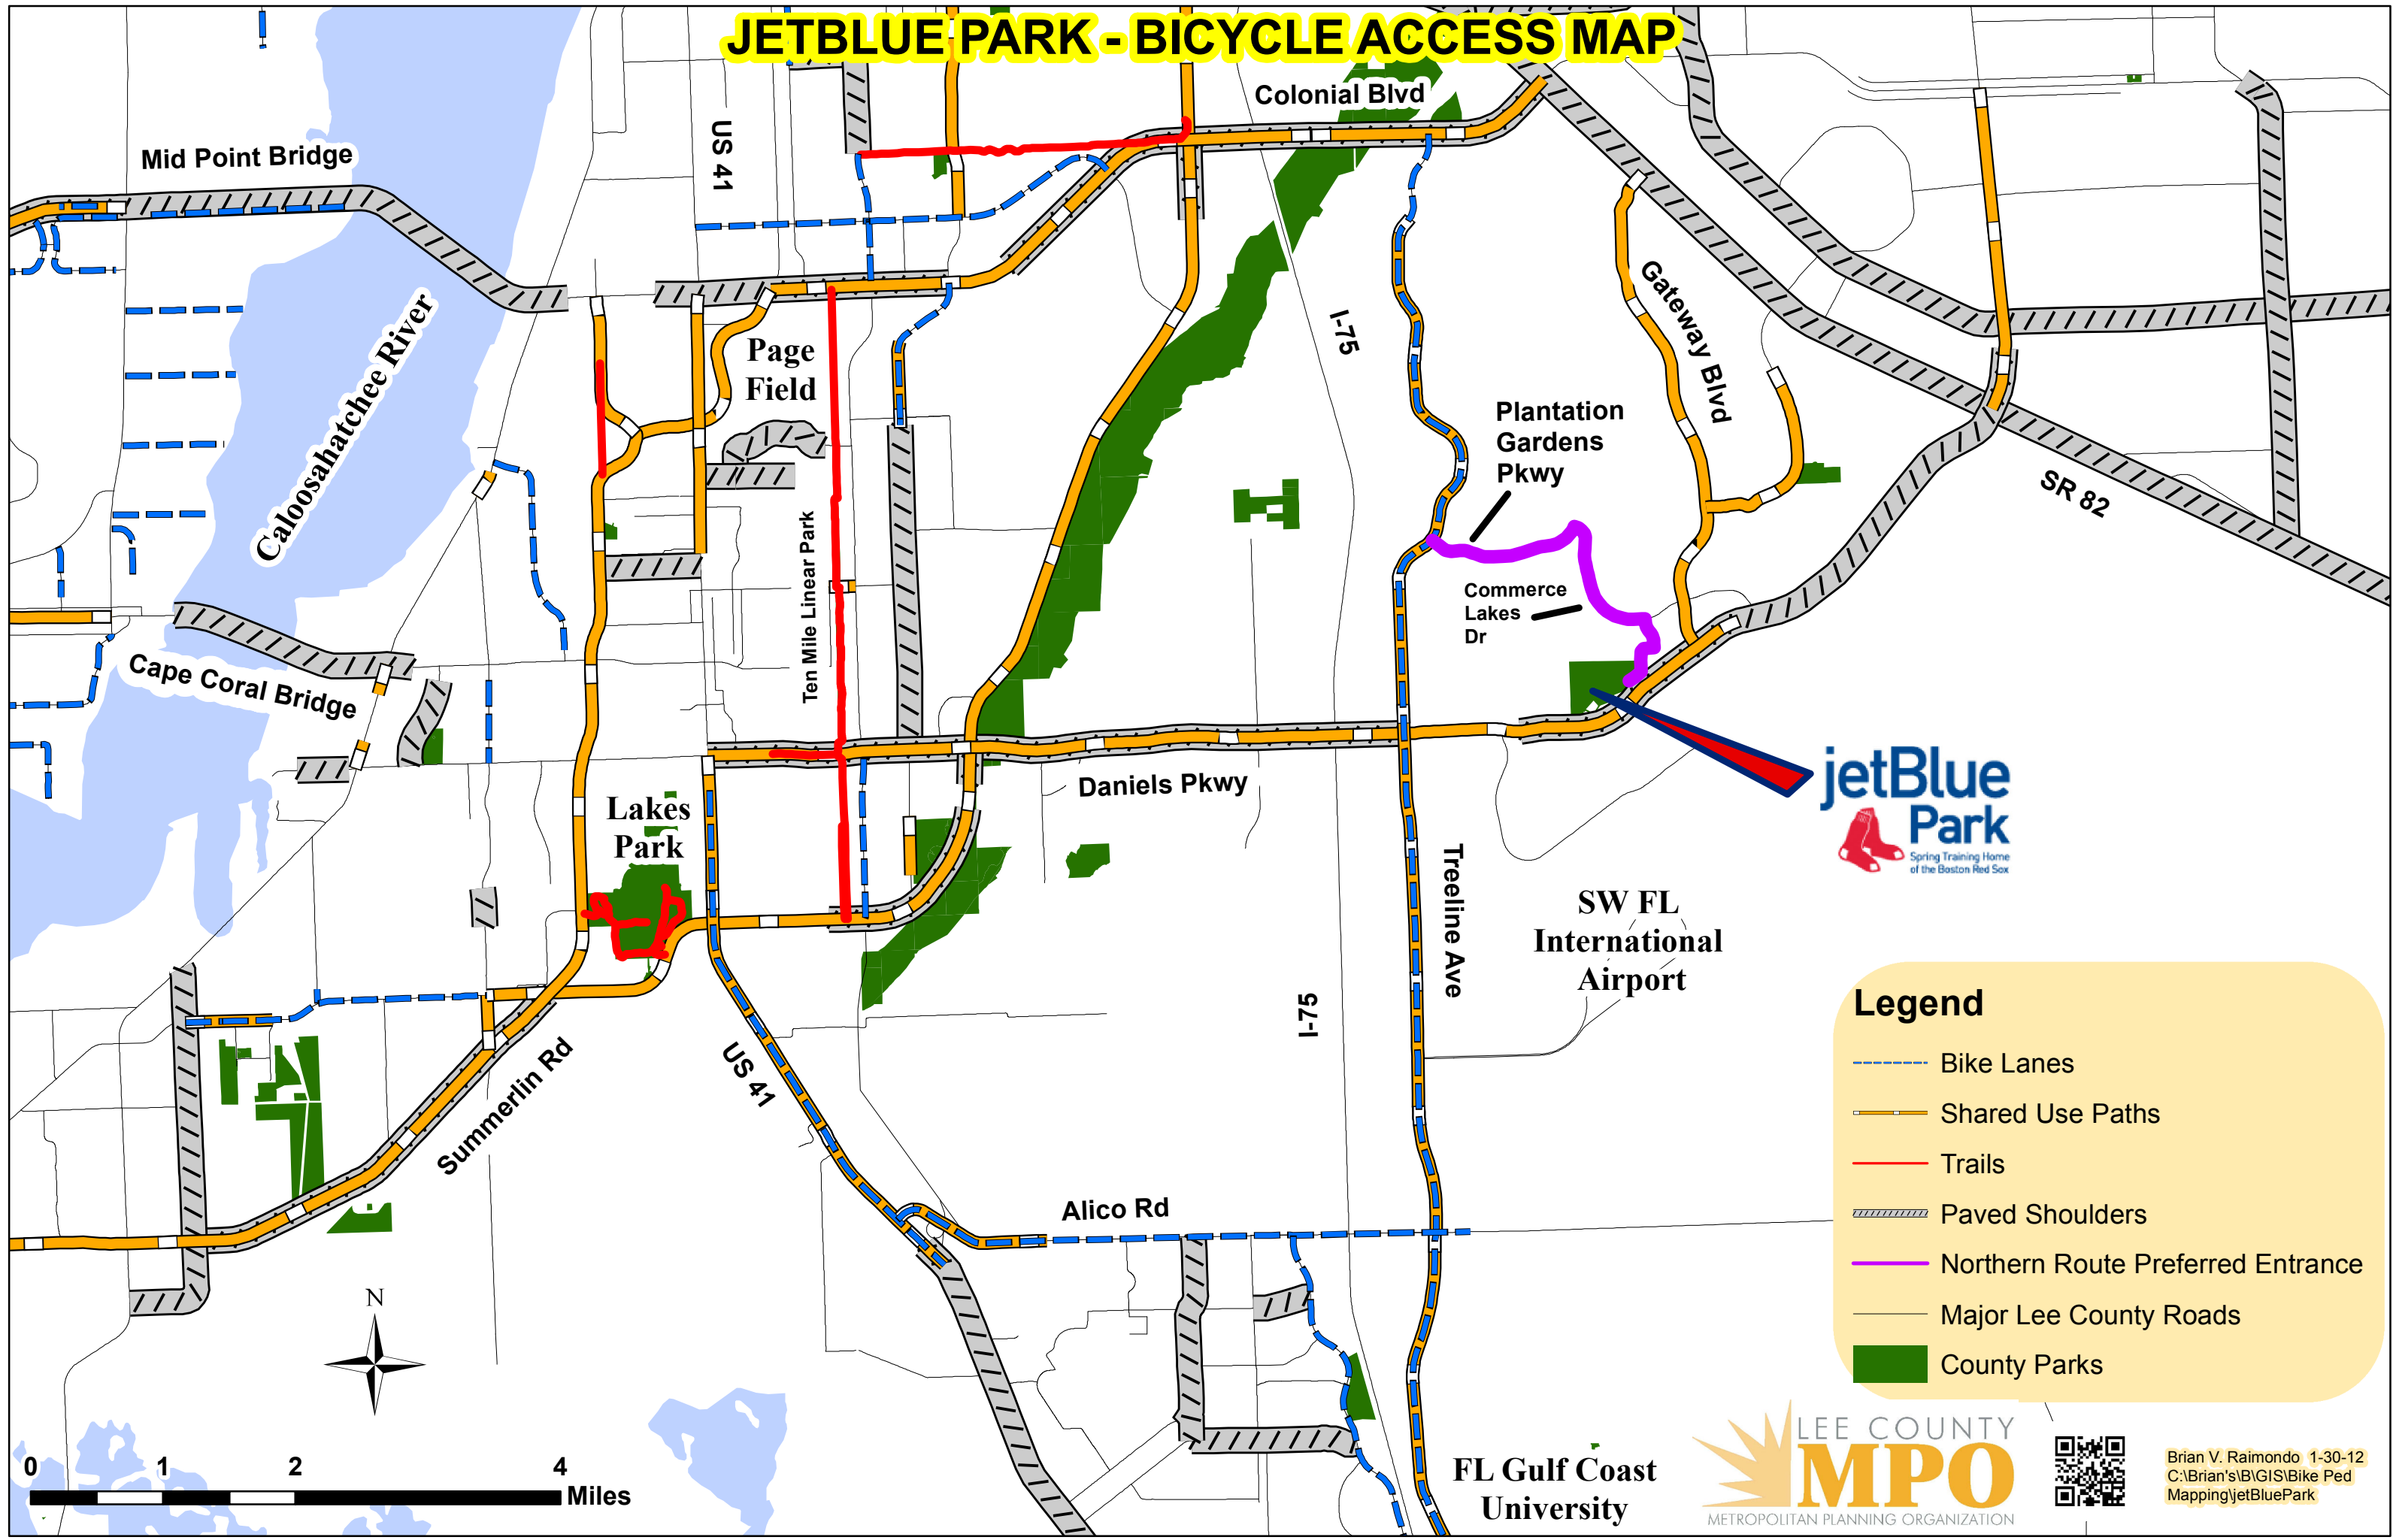

JETBLUE PARK - BICYCLE ACCESS MAP

Legend

- - - Bike Lanes
- Shared Use Paths
- Trails
- Paved Shoulders
- Northern Route Preferred Entrance
- Major Lee County Roads
- County Parks

FL Gulf Coast University

Brian V. Raimondo 1-30-12
 C:\Brian's\BIGIS\Bike Ped Mapping\jetBluePark